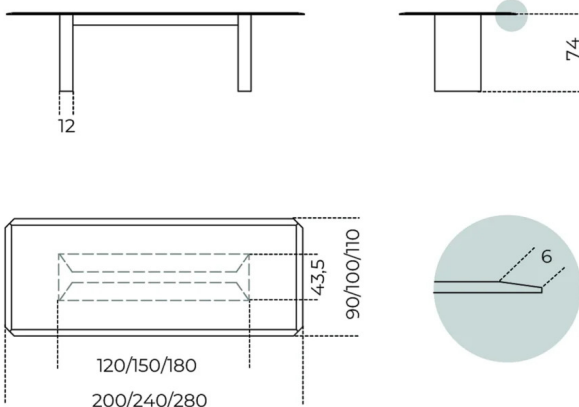


Dolm Plus

Oscar e Gabriele Buratti
2019

Table with 15mm glass top painted with the exclusive "Cashmere" brushed finish in the colours gold grey or anthracite. Also available in the exclusive finish antique bronze or lead. Large bevel of 60mm on all the top edges. Wooden base covered by 6mm tempered painted glass in the same finish of the top.

Cm (L x P x H)

200 x 90 x 74
200 x 100 x 74
240 x 90 x 74
240 x 100 x 74
280 x 110 x 74

Inches (L x P x H)

78³/₄ x 35¹/₂ x 29¹/₄
78³/₄ x 39¹/₂ x 29¹/₄
94¹/₂ x 35¹/₂ x 29¹/₄
94¹/₂ x 39¹/₂ x 29¹/₄
110³/₄ x 43¹/₂ x 29¹/₄